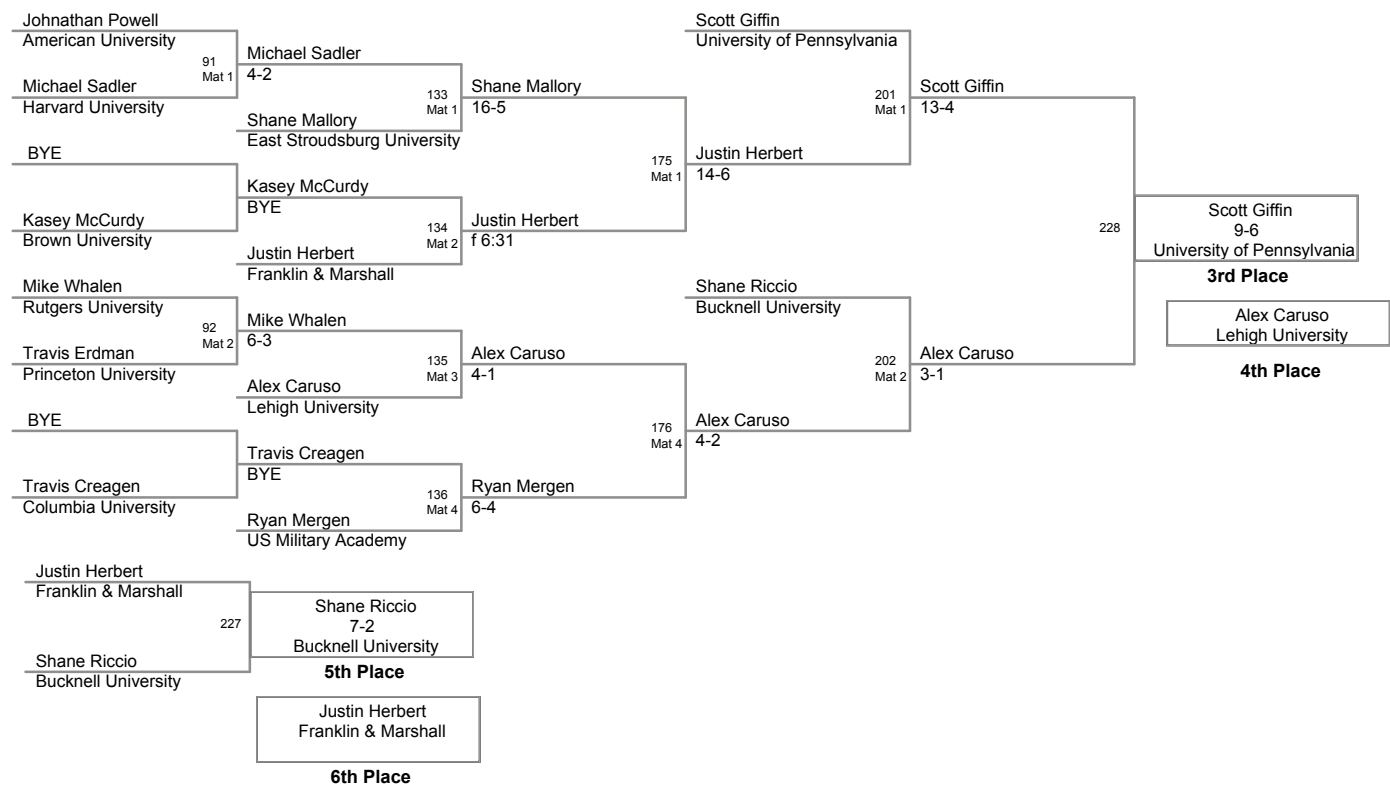

Plc	Points	Team	CH	CONS
1	128	Cornell University	-	-
2	127.5	University of Pennsylvania	-	-
3	90	US Military Academy	-	-
4	84	US Naval Academy	-	-
5	67.5	Lehigh University	-	-
6	62.5	American University	-	-
7	47.5	Columbia University	-	-
8	43.5	Bucknell University	-	-
9	39	Brown University	-	-
10	34.5	Harvard University	-	-
11	29.5	Rutgers University	-	-
12	15	East Stroudsburg University	-	-
13	13	Franklin & Marshall	-	-
14	10.5	Princeton University	-	-

**125 Lbs**

**133 Lbs**

**149 Lbs**

**157 Lbs**

**165 Lbs**

**174 Lbs**

**197 Lbs**

**285 Lbs**