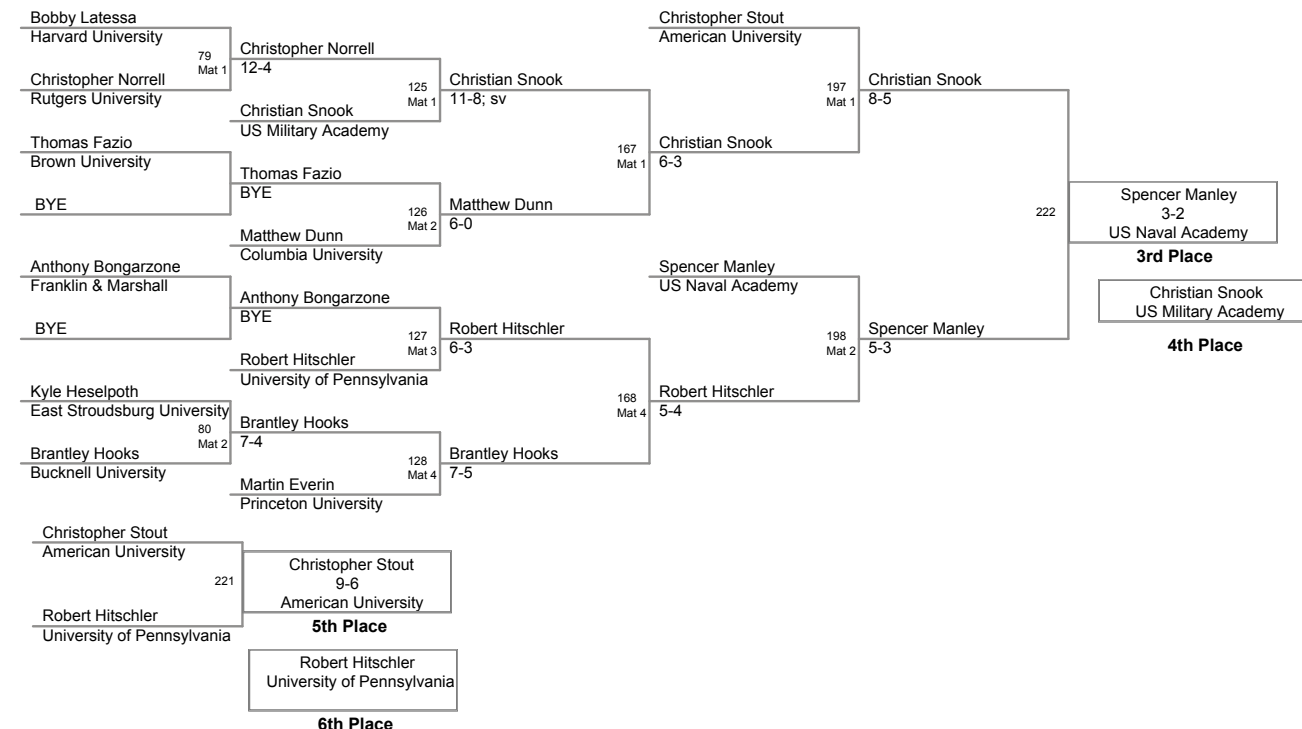

Plc	Points	Team	CH	CONS
1	128	Cornell University	-	-
2	127.5	University of Pennsylvania	-	-
3	90	US Military Academy	-	-
4	84	US Naval Academy	-	-
5	67.5	Lehigh University	-	-
6	62.5	American University	-	-
7	47.5	Columbia University	-	-
8	43.5	Bucknell University	-	-
9	39	Brown University	-	-
10	34.5	Harvard University	-	-
11	29.5	Rutgers University	-	-
12	15	East Stroudsburg University	-	-
13	13	Franklin & Marshall	-	-
14	10.5	Princeton University	-	-

**125 Lbs**

**133 Lbs**

**149 Lbs**

**157 Lbs**

**165 Lbs**

**174 Lbs**

**197 Lbs**

**285 Lbs**