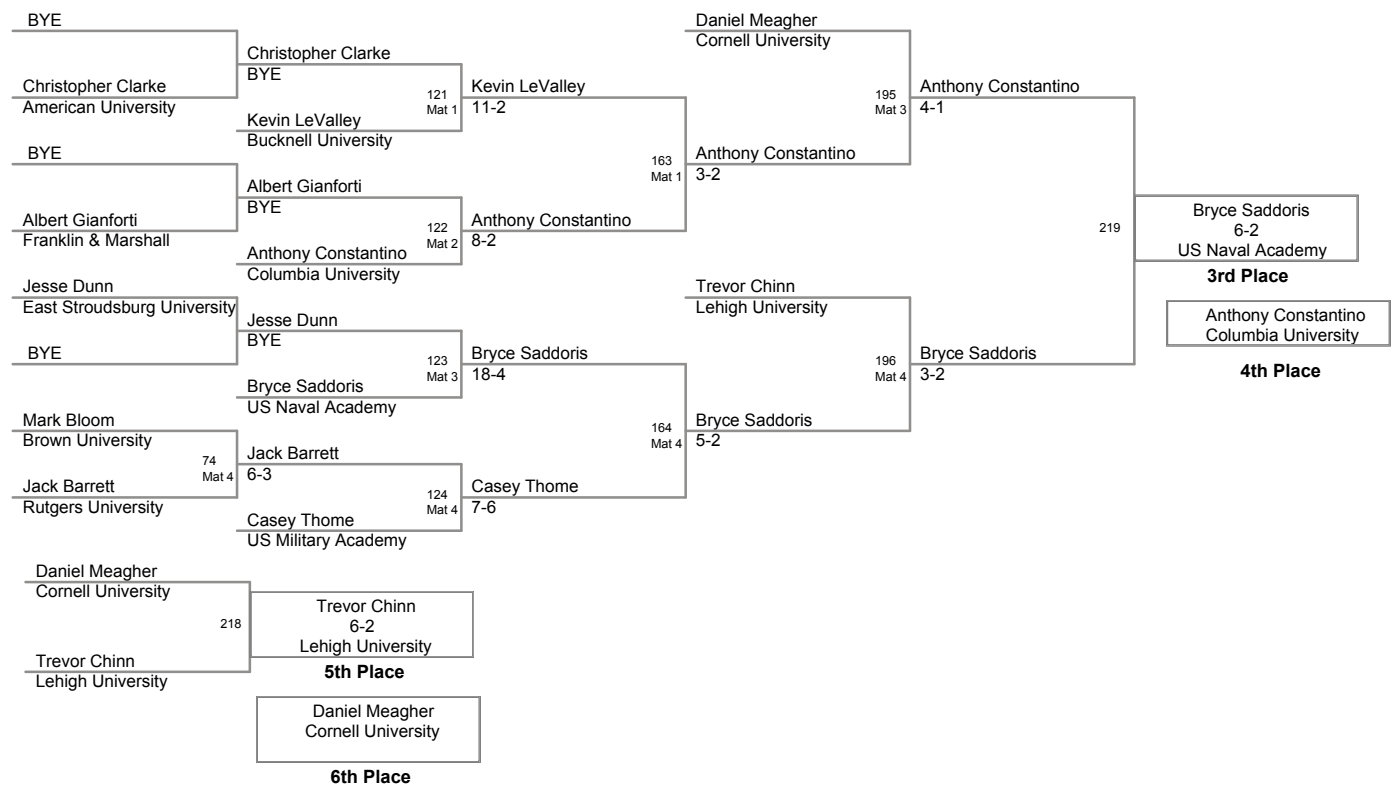

Plc	Points	Team	CH	CONS
1	128	Cornell University	-	-
2	127.5	University of Pennsylvania	-	-
3	90	US Military Academy	-	-
4	84	US Naval Academy	-	-
5	67.5	Lehigh University	-	-
6	62.5	American University	-	-
7	47.5	Columbia University	-	-
8	43.5	Bucknell University	-	-
9	39	Brown University	-	-
10	34.5	Harvard University	-	-
11	29.5	Rutgers University	-	-
12	15	East Stroudsburg University	-	-
13	13	Franklin & Marshall	-	-
14	10.5	Princeton University	-	-

**125 Lbs**

**133 Lbs**

**149 Lbs**

**157 Lbs**

**165 Lbs**

**174 Lbs**

**197 Lbs**

**285 Lbs**