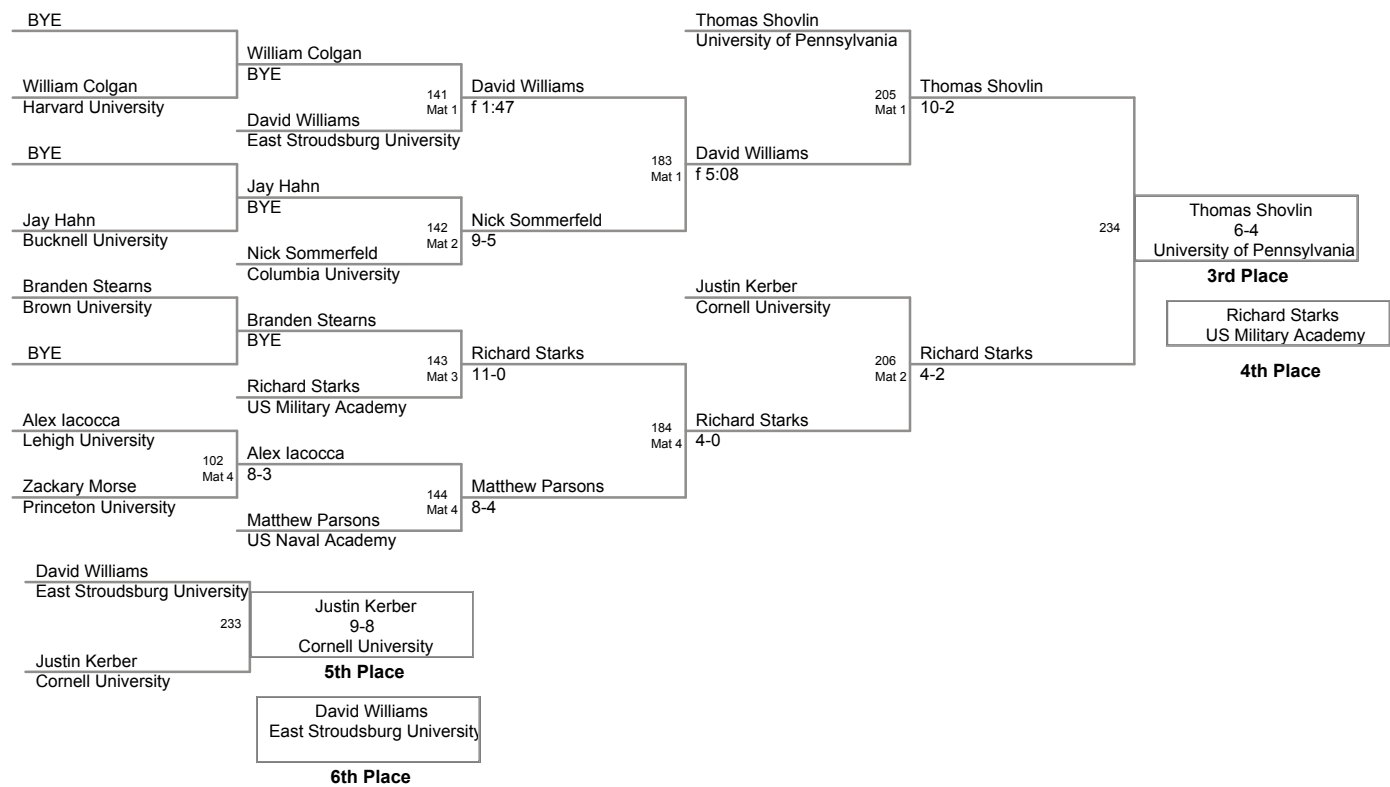

Plc	Points	Team	CH	CONS
1	128	Cornell University	-	-
2	127.5	University of Pennsylvania	-	-
3	90	US Military Academy	-	-
4	84	US Naval Academy	-	-
5	67.5	Lehigh University	-	-
6	62.5	American University	-	-
7	47.5	Columbia University	-	-
8	43.5	Bucknell University	-	-
9	39	Brown University	-	-
10	34.5	Harvard University	-	-
11	29.5	Rutgers University	-	-
12	15	East Stroudsburg University	-	-
13	13	Franklin & Marshall	-	-
14	10.5	Princeton University	-	-

**125 Lbs**

**133 Lbs**

**149 Lbs**

**157 Lbs**

**165 Lbs**

**174 Lbs**

**197 Lbs**

**285 Lbs**