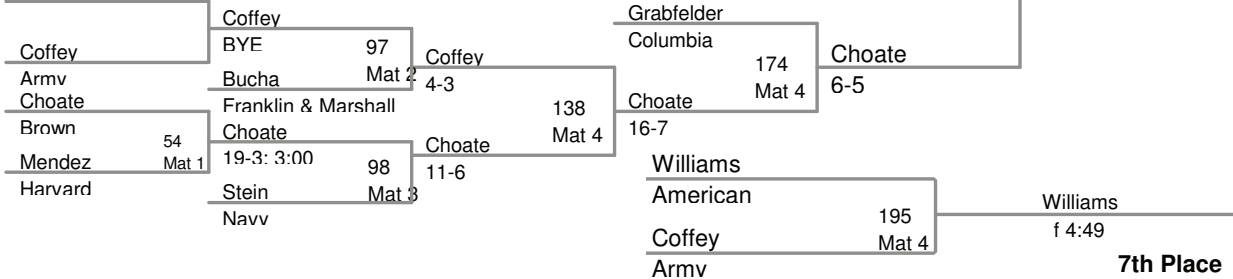

**125 Lbs**

2010 EIWA Championships  
2010 EIWA

**133 Lbs**

(1) Mike Grey Cornell

BYE

5th Place

3rd Place

BYE

7th Place

2010 EIWA Championships  
2010 EIWA

**141 Lbs**

2010 EIWA Championships  
2010 EIWA

**149 Lbs**

2010 EIWA Championships  
2010 EIWA

**157 Lbs**

2010 EIWA Championships  
2010 EIWA