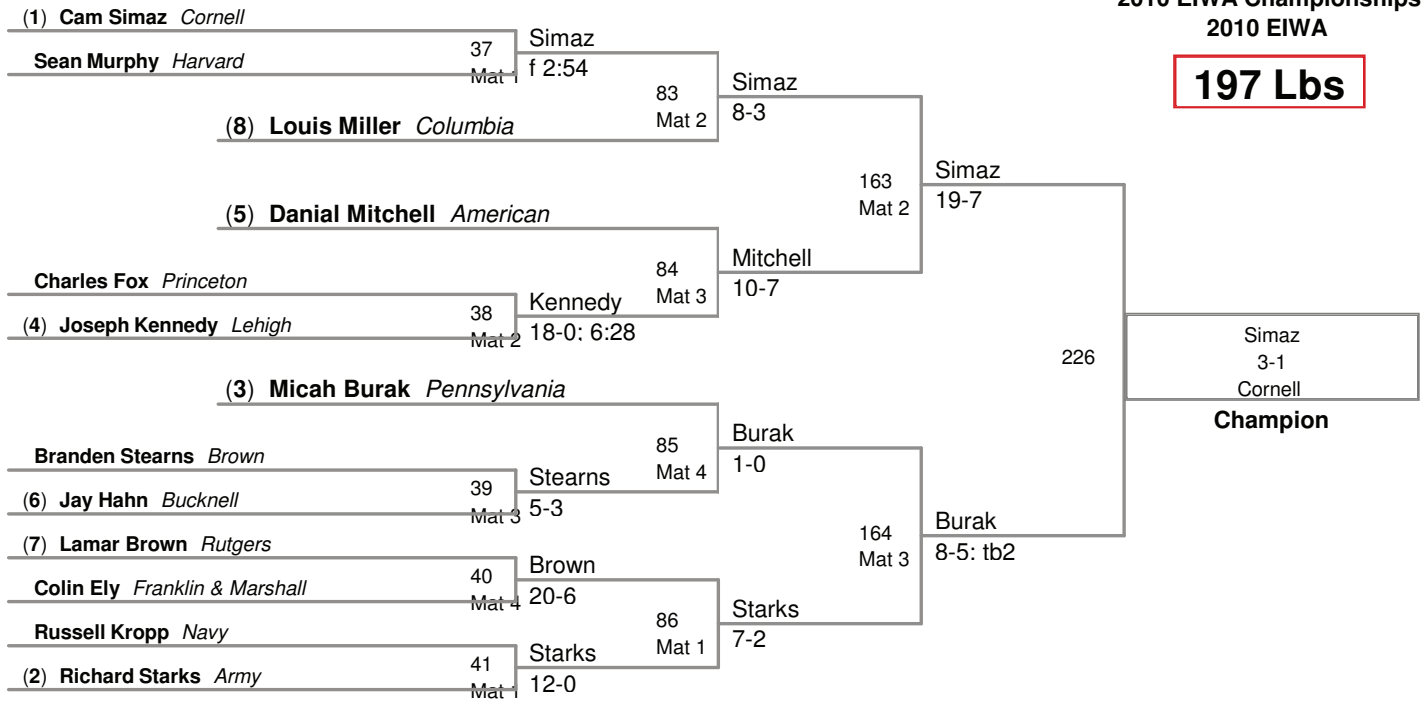

7th Place

2010 EIWA Championships  
2010 EIWA

**141 Lbs**

2010 EIWA Championships  
2010 EIWA

**149 Lbs**

2010 EIWA Championships  
2010 EIWA

**157 Lbs**

2010 EIWA Championships  
2010 EIWA

**165 Lbs**

2010 EIWA Championships  
2010 EIWA

**174 Lbs**

**184 Lbs**

2010 EIWA Championships  
2010 EIWA

**197 Lbs**

2010 EIWA Championships  
2010 EIWA

**285 Lbs**