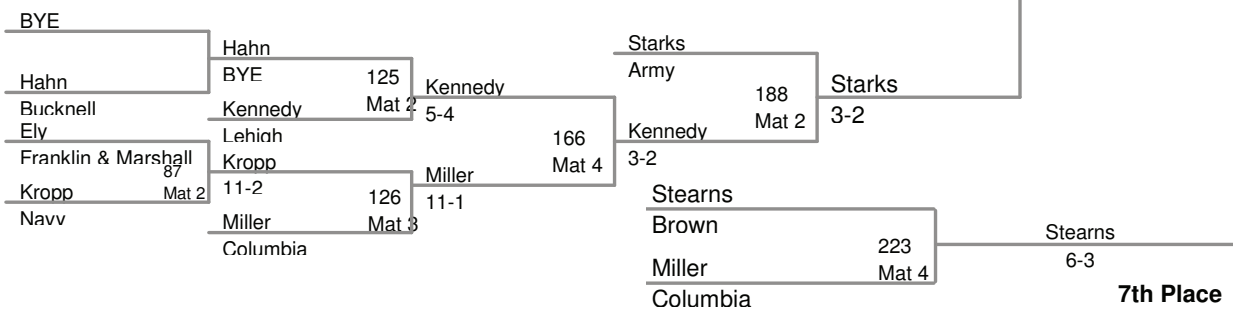

**165 Lbs**

2010 EIWA Championships  
2010 EIWA

**174 Lbs**

**184 Lbs**

2010 EIWA Championships  
2010 EIWA

**197 Lbs**

2010 EIWA Championships  
2010 EIWA

**285 Lbs**