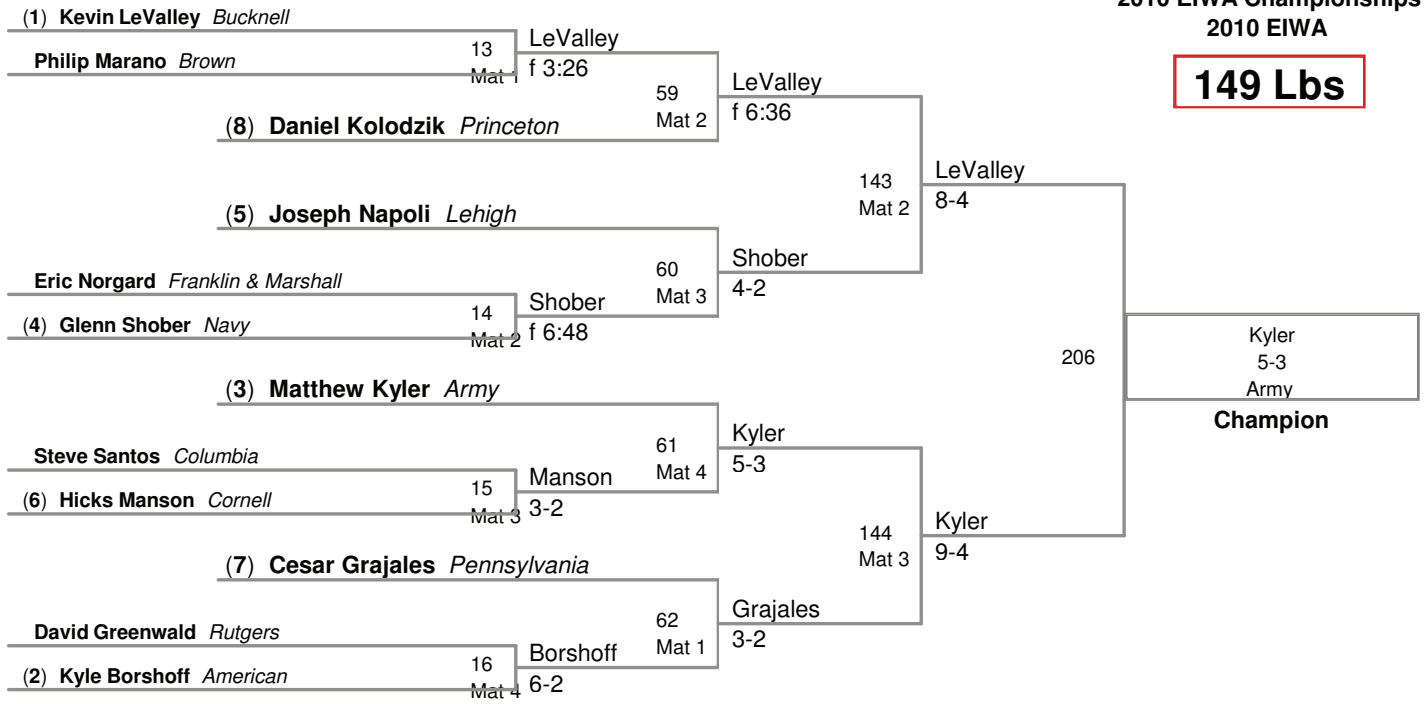

**125 Lbs**

2010 EIWA Championships  
2010 EIWA

**133 Lbs**

(1) Mike Grey Cornell

BYE

5th Place

3rd Place

BYE

7th Place

2010 EIWA Championships  
2010 EIWA

**141 Lbs**

2010 EIWA Championships  
2010 EIWA

**149 Lbs**

2010 EIWA Championships  
2010 EIWA

**157 Lbs**

2010 EIWA Championships  
2010 EIWA