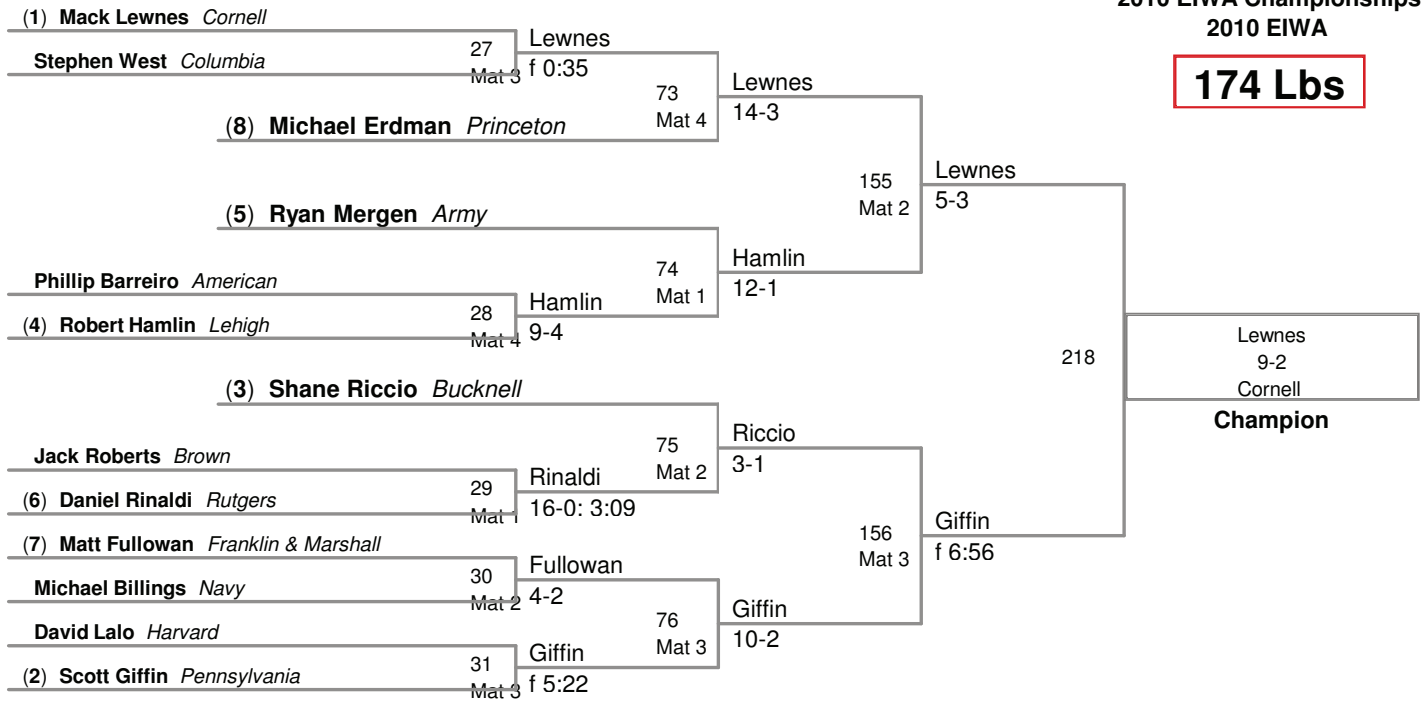

2010 EIWA Championships
2010 EIWA

174 Lbs