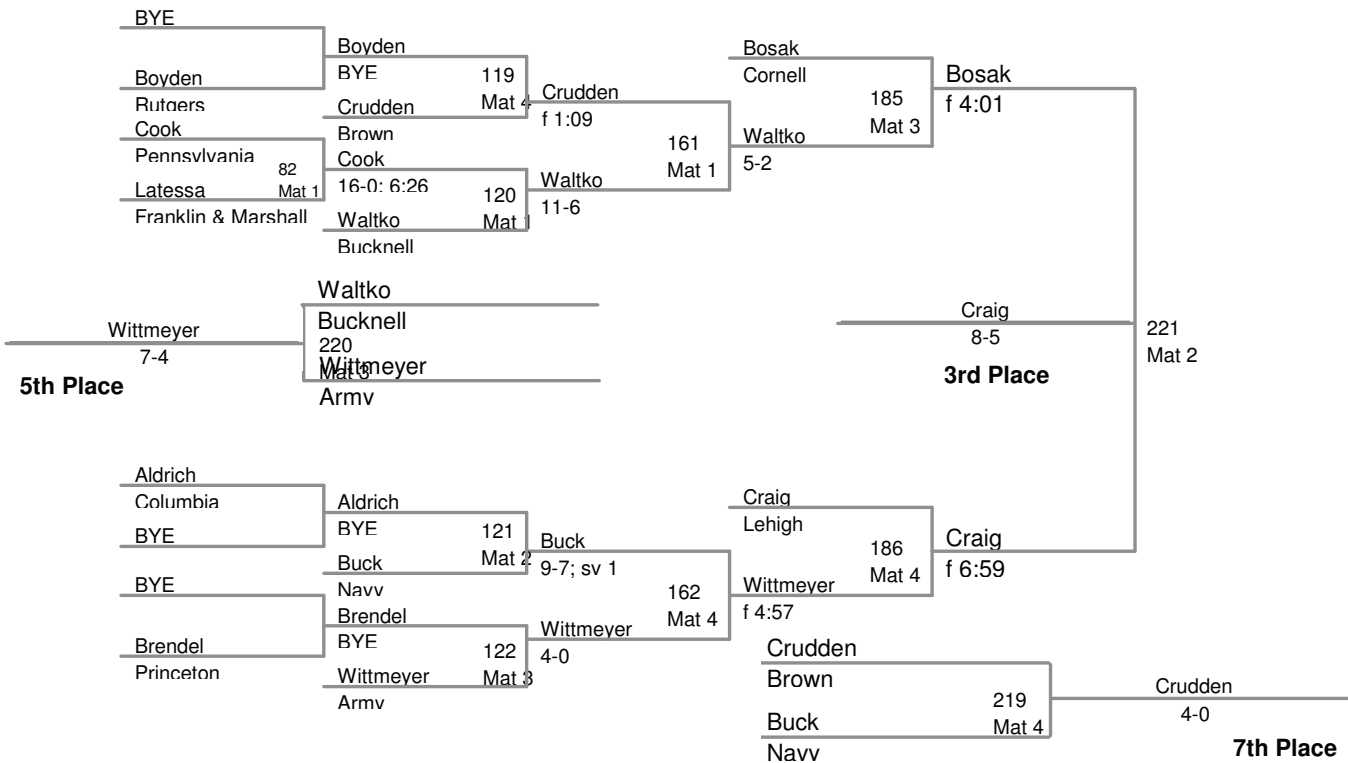

**165 Lbs**

2010 EIWA Championships  
2010 EIWA

**174 Lbs**

**184 Lbs**

2010 EIWA Championships  
2010 EIWA

**197 Lbs**

2010 EIWA Championships  
2010 EIWA

**285 Lbs**