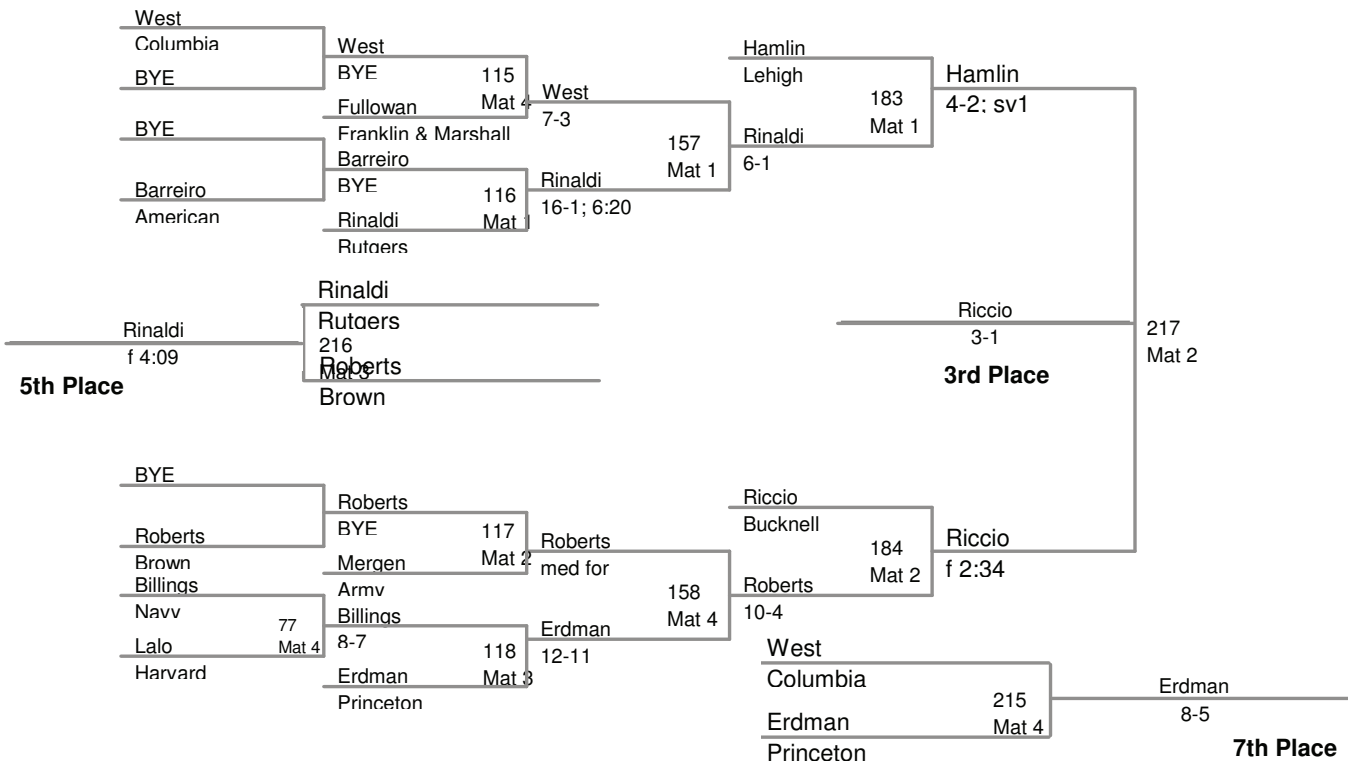

2010 EIWA Championships
2010 EIWA

174 Lbs