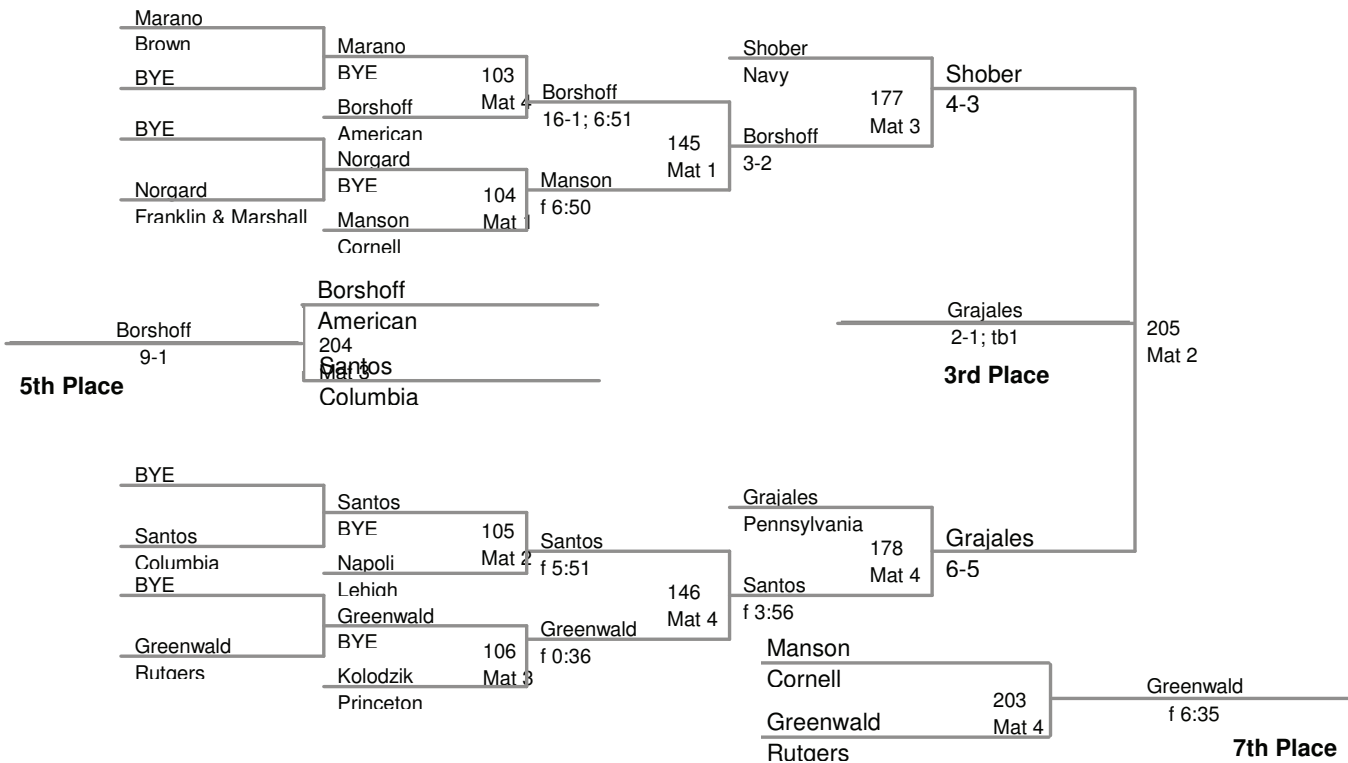

7th Place

2010 EIWA Championships  
2010 EIWA

**141 Lbs**

2010 EIWA Championships  
2010 EIWA

**149 Lbs**

2010 EIWA Championships  
2010 EIWA

**157 Lbs**

2010 EIWA Championships  
2010 EIWA