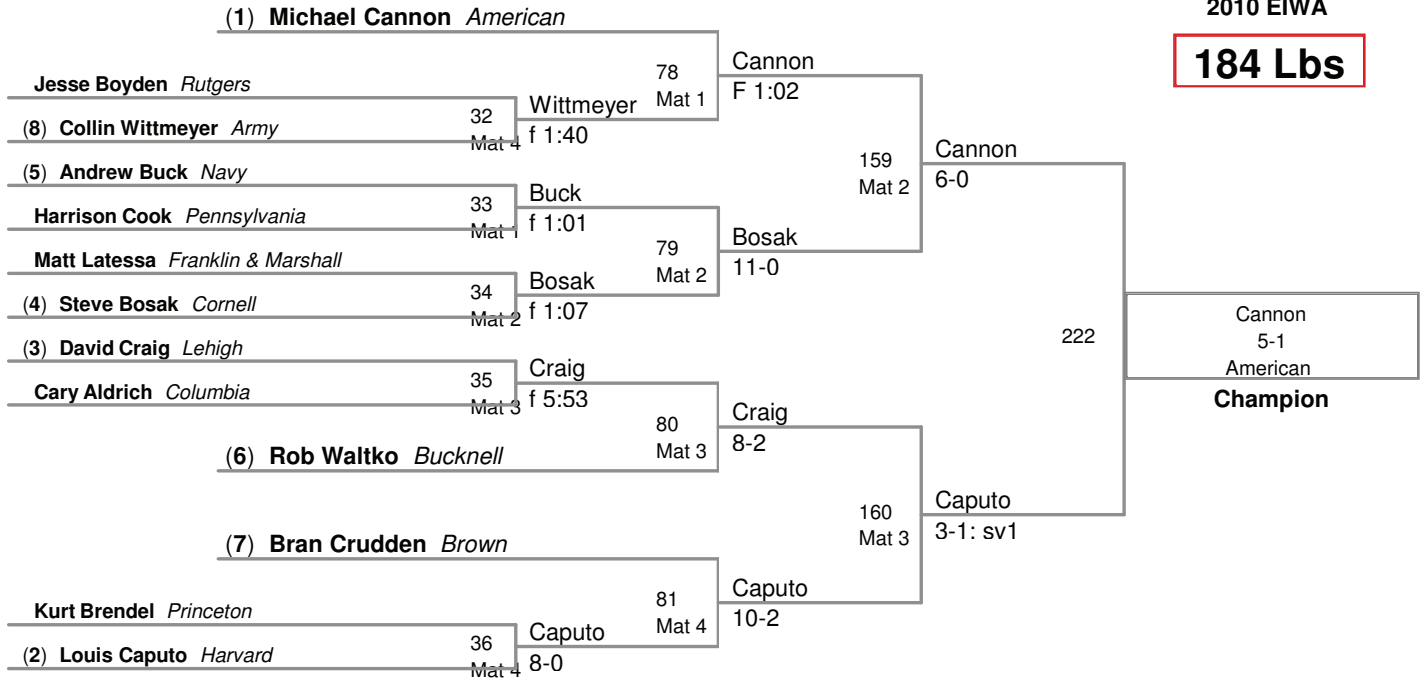

**165 Lbs**

2010 EIWA Championships  
2010 EIWA

**174 Lbs**

**184 Lbs**

2010 EIWA Championships  
2010 EIWA

**197 Lbs**

2010 EIWA Championships  
2010 EIWA

**285 Lbs**