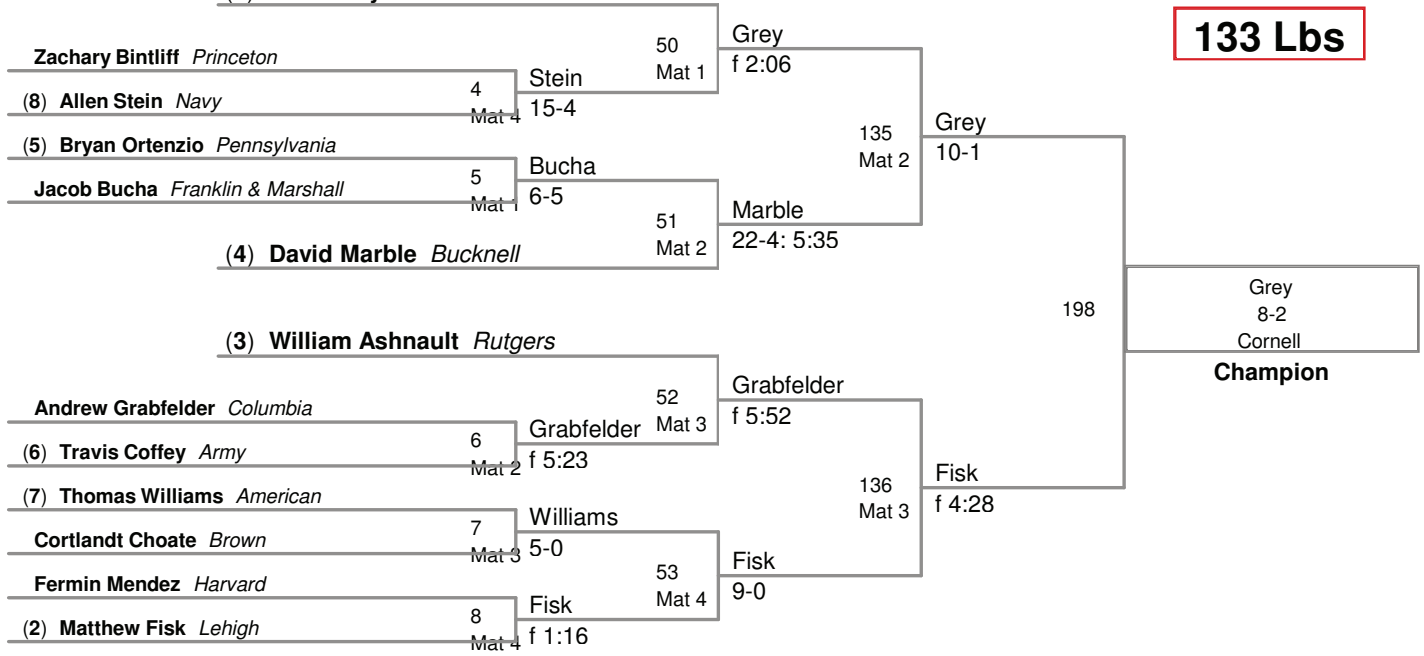

**125 Lbs**

2010 EIWA Championships  
2010 EIWA

**133 Lbs**

(1) Mike Grey Cornell

BYE

5th Place

3rd Place

BYE

7th Place

2010 EIWA Championships  
2010 EIWA

**141 Lbs**

2010 EIWA Championships  
2010 EIWA

**149 Lbs**

2010 EIWA Championships  
2010 EIWA

**157 Lbs**

2010 EIWA Championships  
2010 EIWA