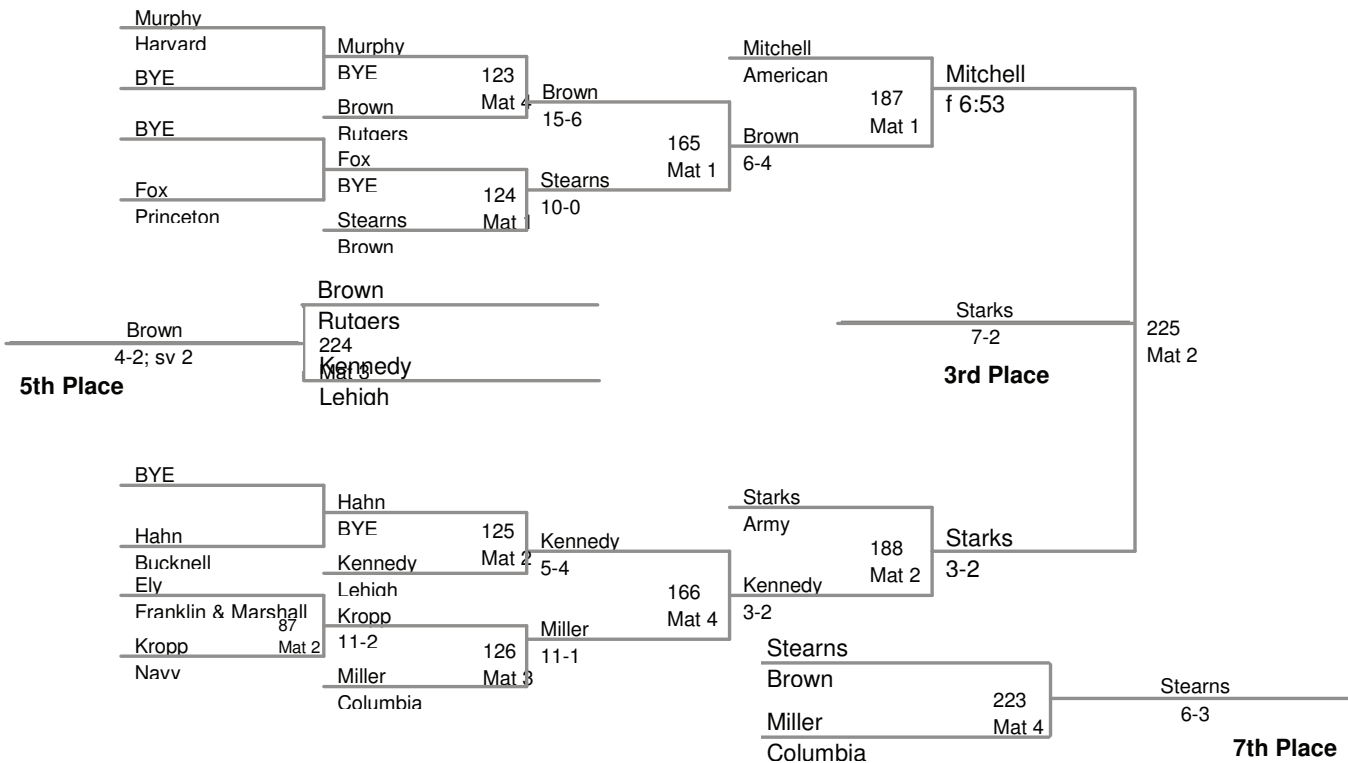

**165 Lbs**

2010 EIWA Championships  
2010 EIWA

**174 Lbs**

**184 Lbs**

2010 EIWA Championships  
2010 EIWA

**197 Lbs**

2010 EIWA Championships  
2010 EIWA

**285 Lbs**