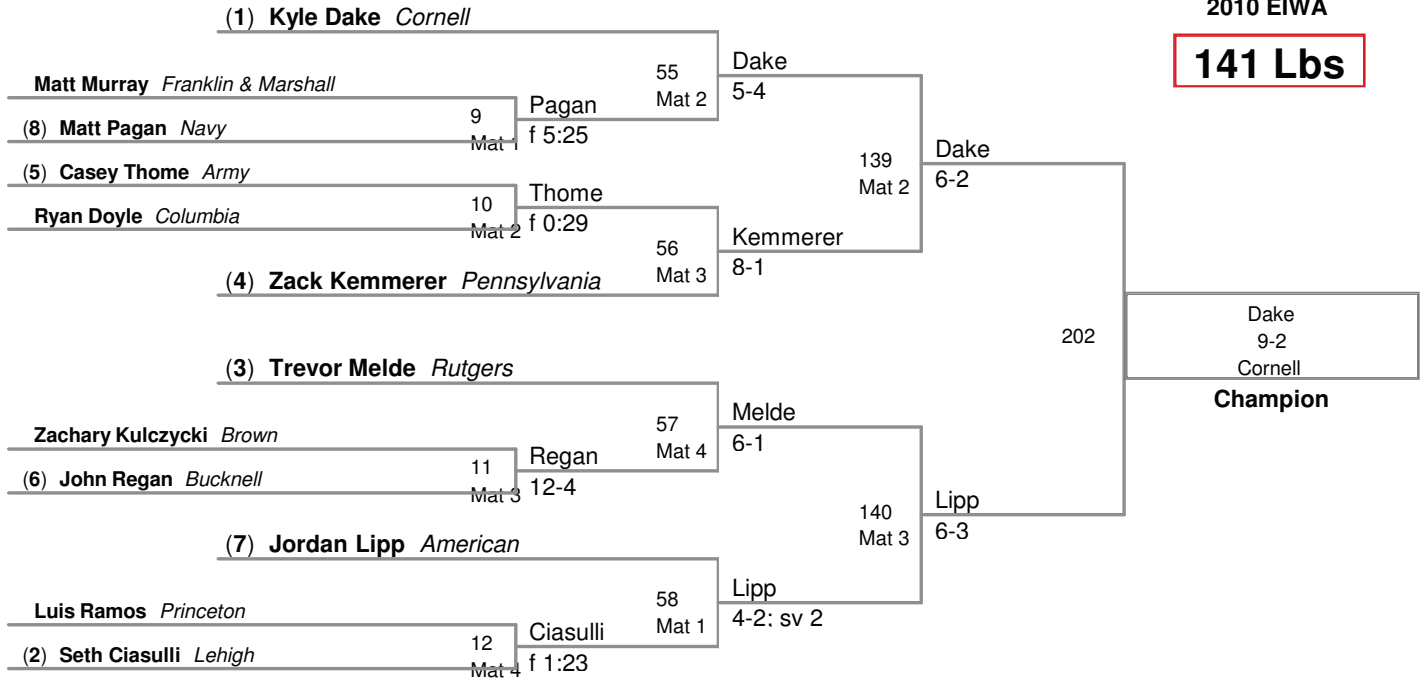

**125 Lbs**

2010 EIWA Championships  
2010 EIWA

**133 Lbs**

(1) Mike Grey Cornell

BYE

5th Place

3rd Place

BYE

7th Place

2010 EIWA Championships  
2010 EIWA

**141 Lbs**

2010 EIWA Championships  
2010 EIWA

**149 Lbs**

2010 EIWA Championships  
2010 EIWA

**157 Lbs**

2010 EIWA Championships  
2010 EIWA

**165 Lbs**

2010 EIWA Championships  
2010 EIWA

**174 Lbs**

**184 Lbs**

2010 EIWA Championships  
2010 EIWA

**197 Lbs**

2010 EIWA Championships  
2010 EIWA

**285 Lbs**