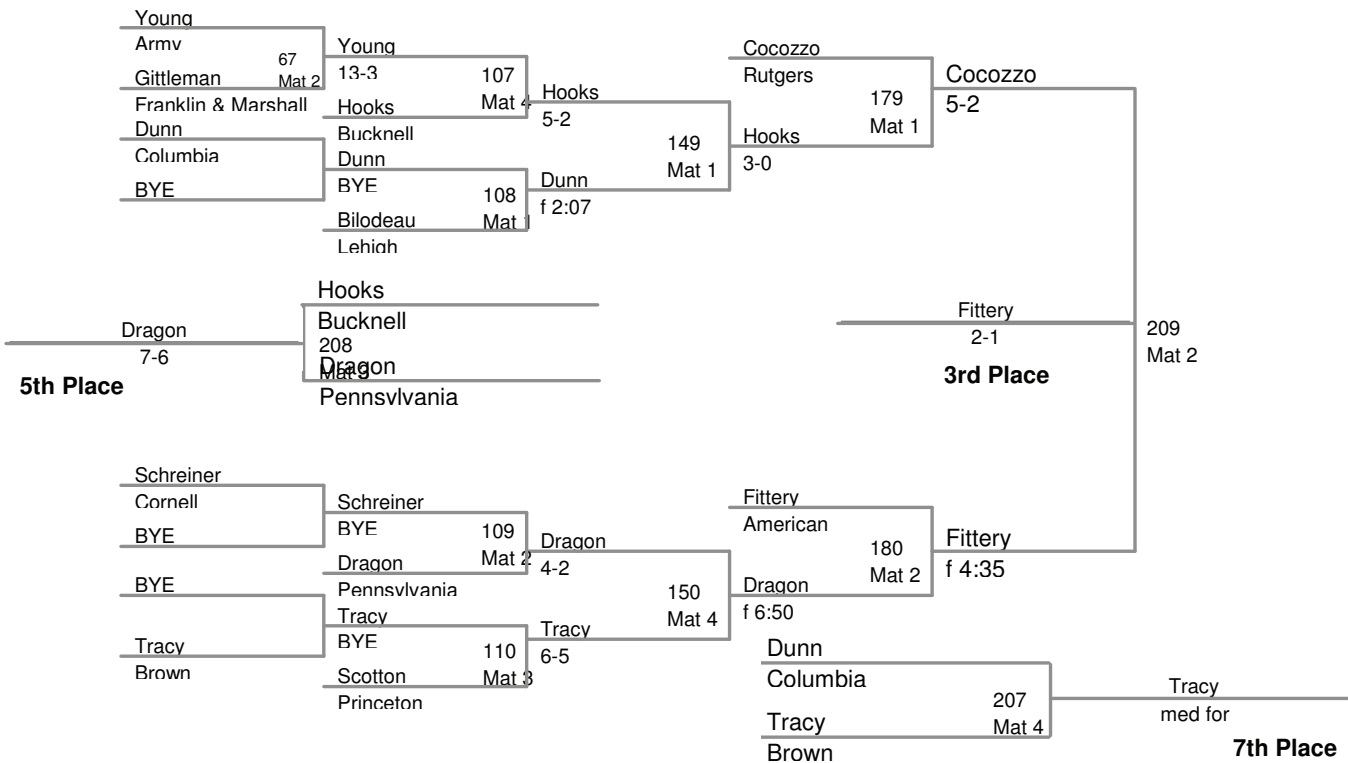

7th Place

2010 EIWA Championships  
2010 EIWA

**141 Lbs**

2010 EIWA Championships  
2010 EIWA

**149 Lbs**

2010 EIWA Championships  
2010 EIWA

**157 Lbs**

2010 EIWA Championships  
2010 EIWA