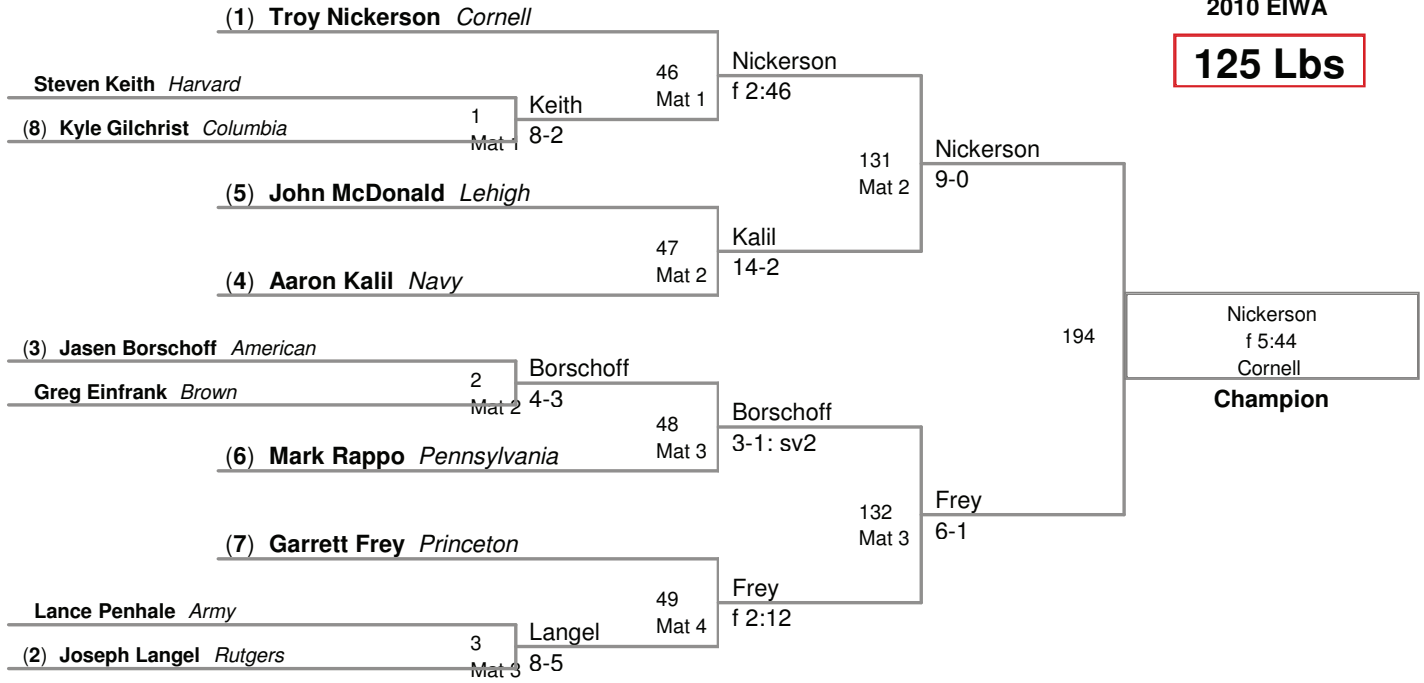

**125 Lbs**

2010 EIWA Championships  
2010 EIWA

**133 Lbs**

(1) Mike Grey Cornell

BYE

5th Place

3rd Place

BYE

7th Place

2010 EIWA Championships  
2010 EIWA

**141 Lbs**

2010 EIWA Championships  
2010 EIWA

**149 Lbs**

2010 EIWA Championships  
2010 EIWA

**157 Lbs**

2010 EIWA Championships  
2010 EIWA