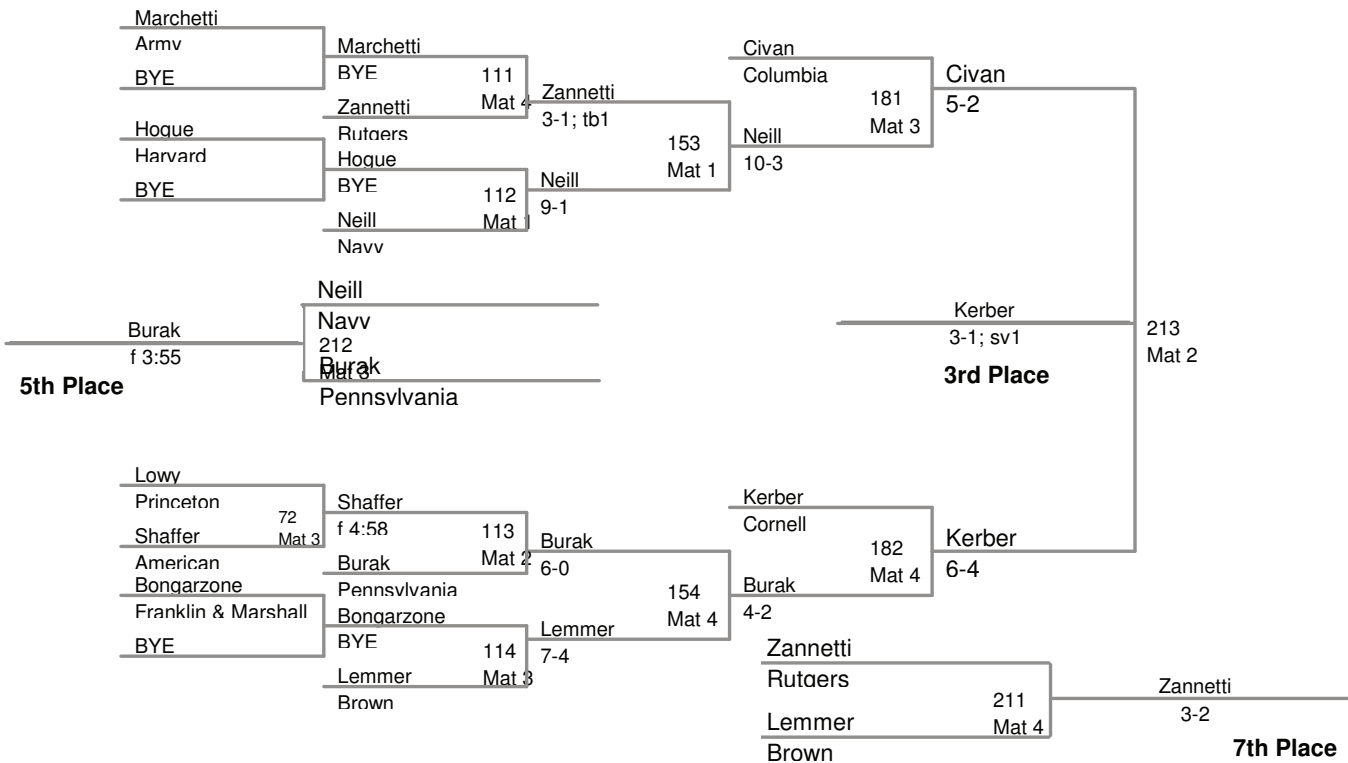

2010 EIWA Championships
2010 EIWA

165 Lbs