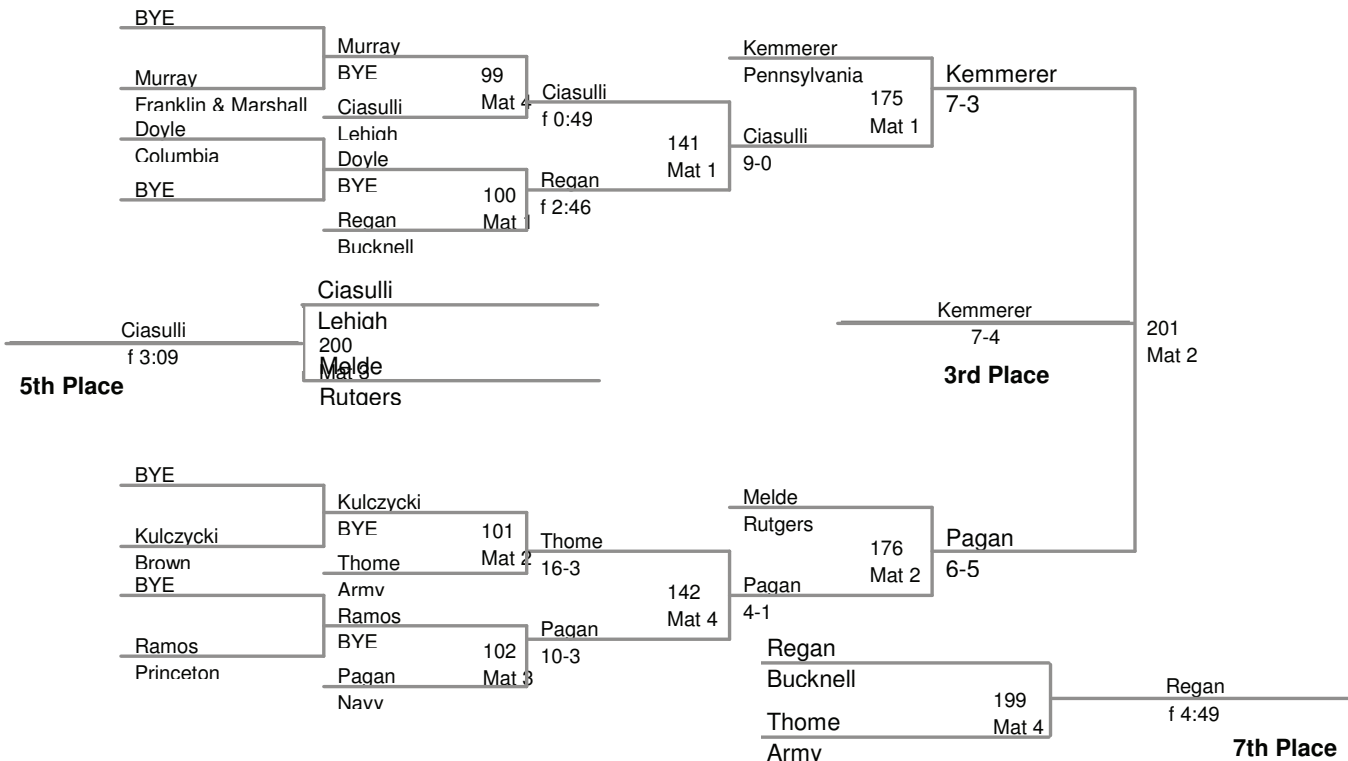

2010 EIWA Championships
2010 EIWA

141 Lbs