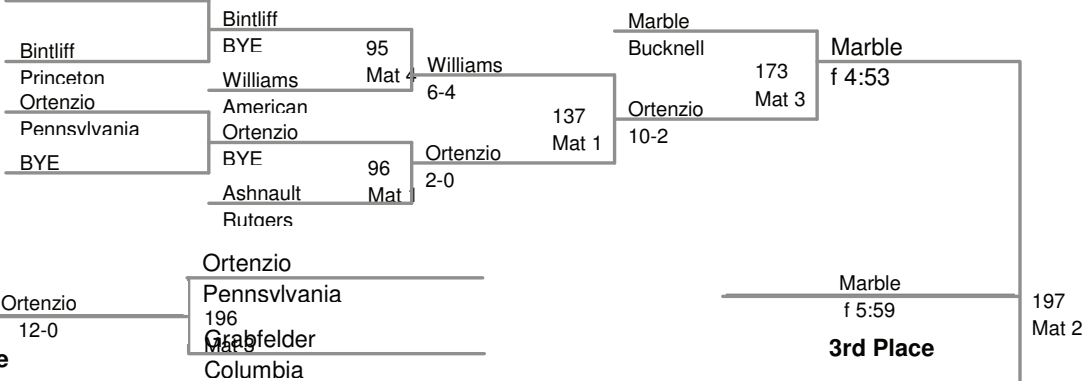

**125 Lbs**

2010 EIWA Championships  
2010 EIWA

**133 Lbs**

(1) Mike Grey Cornell

BYE

5th Place

3rd Place

BYE

7th Place

2010 EIWA Championships  
2010 EIWA

**141 Lbs**

2010 EIWA Championships  
2010 EIWA

**149 Lbs**

2010 EIWA Championships  
2010 EIWA

**157 Lbs**

2010 EIWA Championships  
2010 EIWA