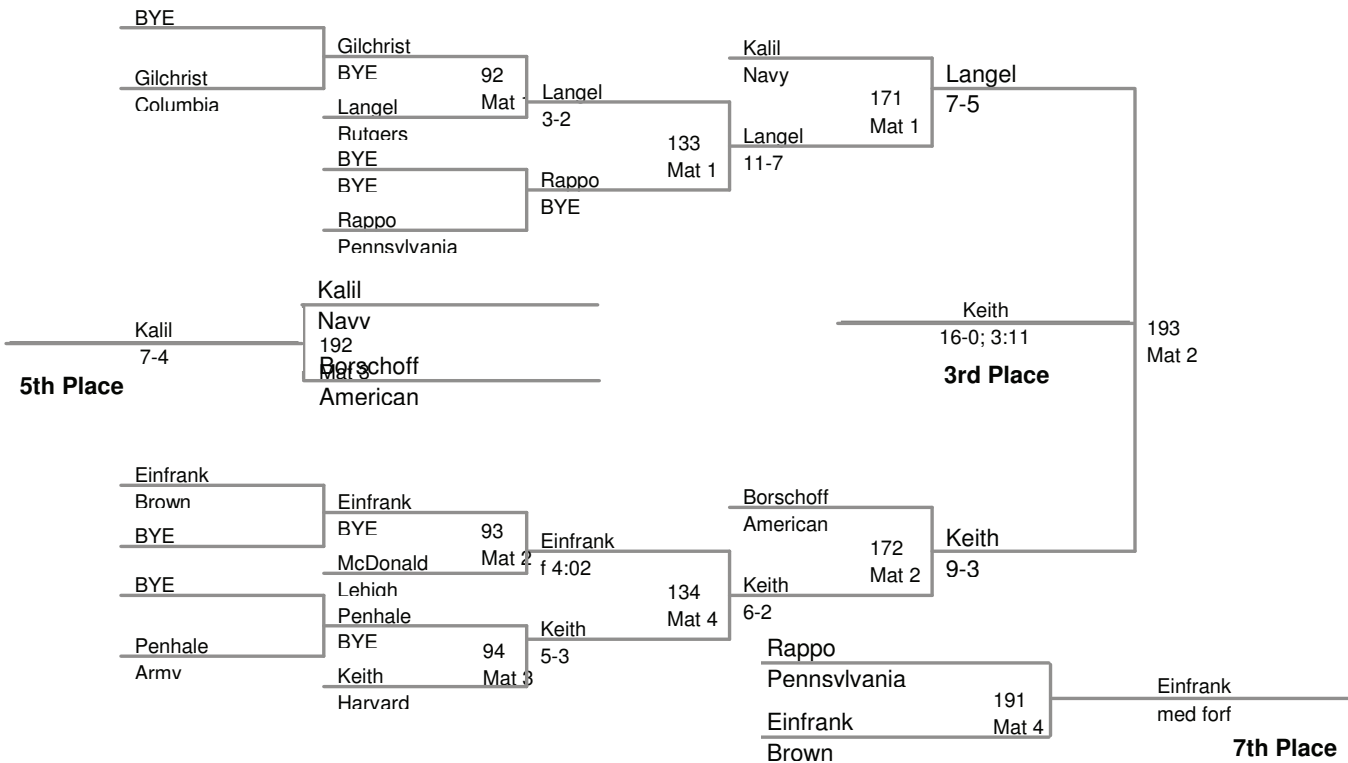

**125 Lbs**

2010 EIWA Championships  
2010 EIWA

**133 Lbs**

(1) Mike Grey Cornell

BYE

5th Place

3rd Place

BYE