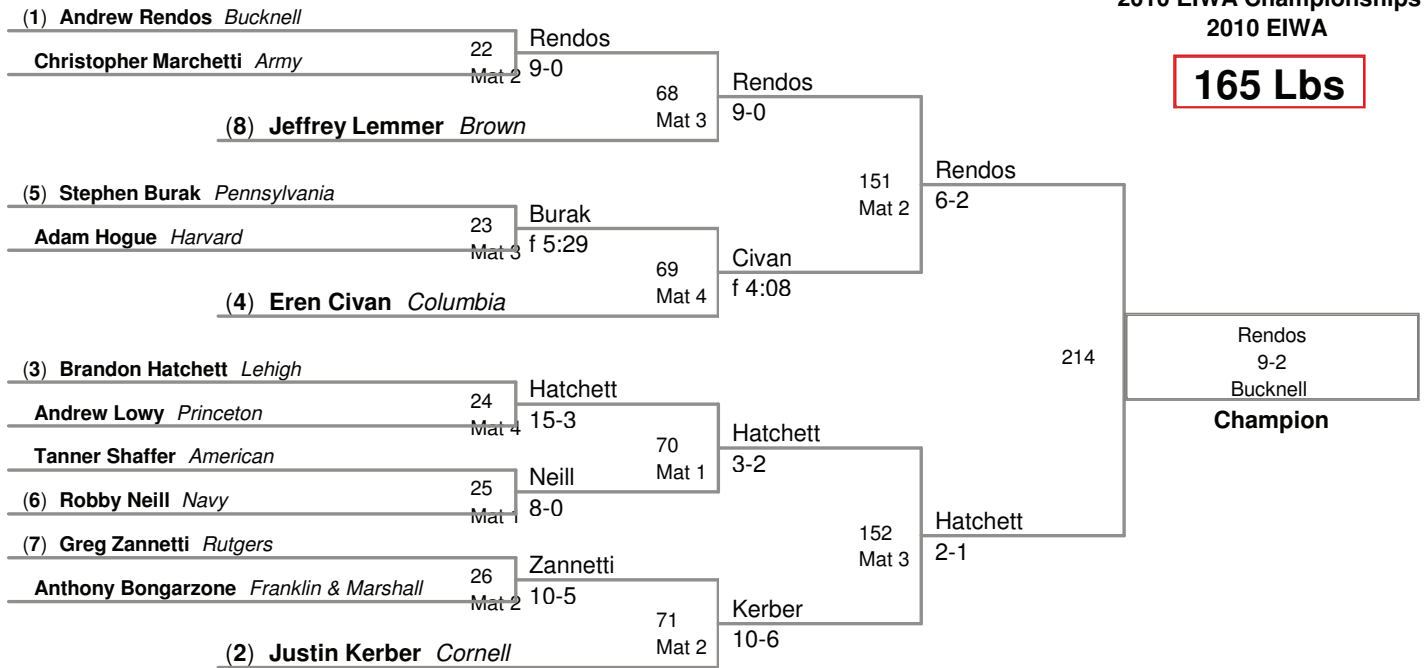

**125 Lbs**

2010 EIWA Championships  
2010 EIWA

**133 Lbs**

(1) Mike Grey Cornell

BYE

5th Place

3rd Place

BYE

7th Place

2010 EIWA Championships  
2010 EIWA

**141 Lbs**

2010 EIWA Championships  
2010 EIWA

**149 Lbs**

2010 EIWA Championships  
2010 EIWA

**157 Lbs**

2010 EIWA Championships  
2010 EIWA

**165 Lbs**

2010 EIWA Championships  
2010 EIWA

**174 Lbs**

**184 Lbs**

2010 EIWA Championships  
2010 EIWA

**197 Lbs**

2010 EIWA Championships  
2010 EIWA

**285 Lbs**