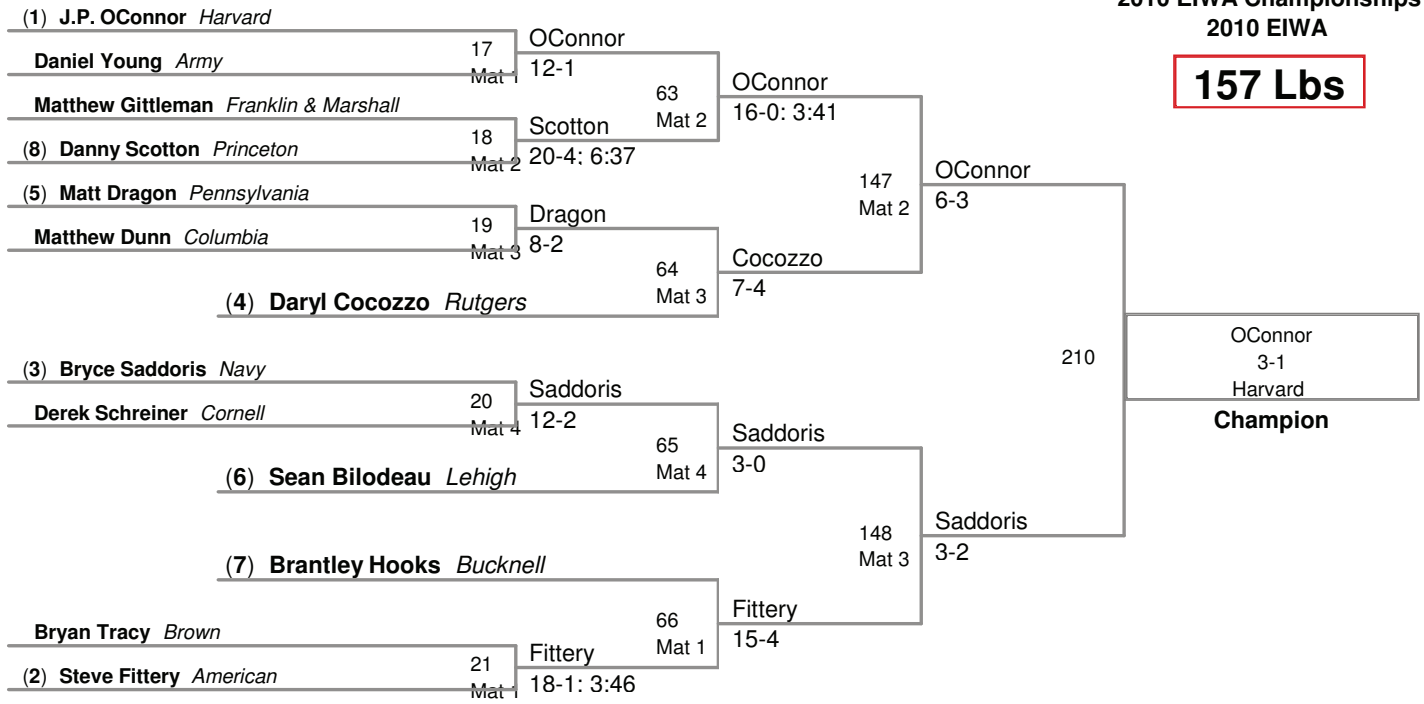

**125 Lbs**

2010 EIWA Championships  
2010 EIWA

**133 Lbs**

(1) Mike Grey Cornell

BYE

5th Place

3rd Place

BYE

7th Place

2010 EIWA Championships  
2010 EIWA

**141 Lbs**

2010 EIWA Championships  
2010 EIWA

**149 Lbs**

2010 EIWA Championships  
2010 EIWA

**157 Lbs**

2010 EIWA Championships  
2010 EIWA